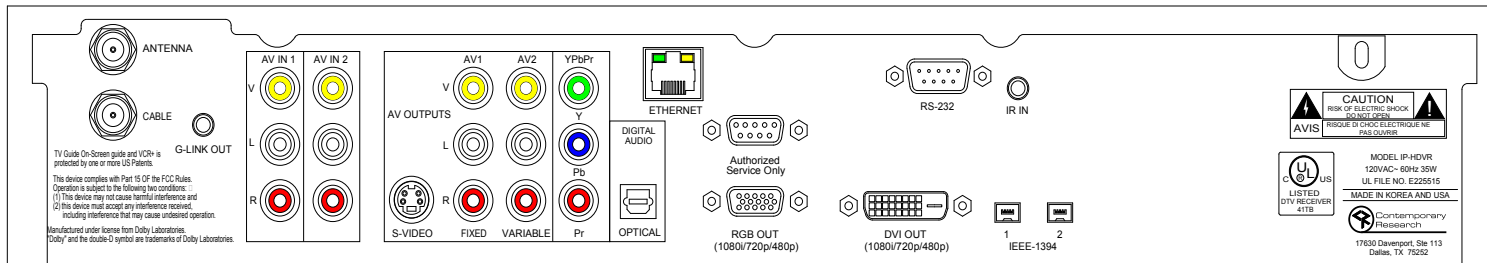

Front Panel

Back Panel

UNLESS OTHERWISE SPECIFIED:
 DECIMAL DIMENSIONS INCLUDING HOLES $\pm .010$
 FRACTIONAL DIMENSIONS INCLUDING HOLES $\pm 1/64$
 ANGLES $\pm ^\circ$
 SURFACE FLATNESS .003 TIR PER LINEAR INCH.
 ALL DIMENSIONS IN INCHES.
 DO NOT SCALE THIS DRAWING.

REV	ECO NO.	DESCRIPTION	DATE	APPN
*** REVISIONS ***				
DRAWN	DATE	Contemporary Research IP-HDVR WITH RKHDVR RACK SHELF		
RSH	10/10/08			
CHECKED	DATE	TITLE IP-HDVR WITH RKHDVR RACK SHELF		
APPROVED	DATE			
RELEASED	DATE	SCALE	DWG. NO.	DWG. SIZE
		NONE	950-5063	C
		SHT 1 OF 1		